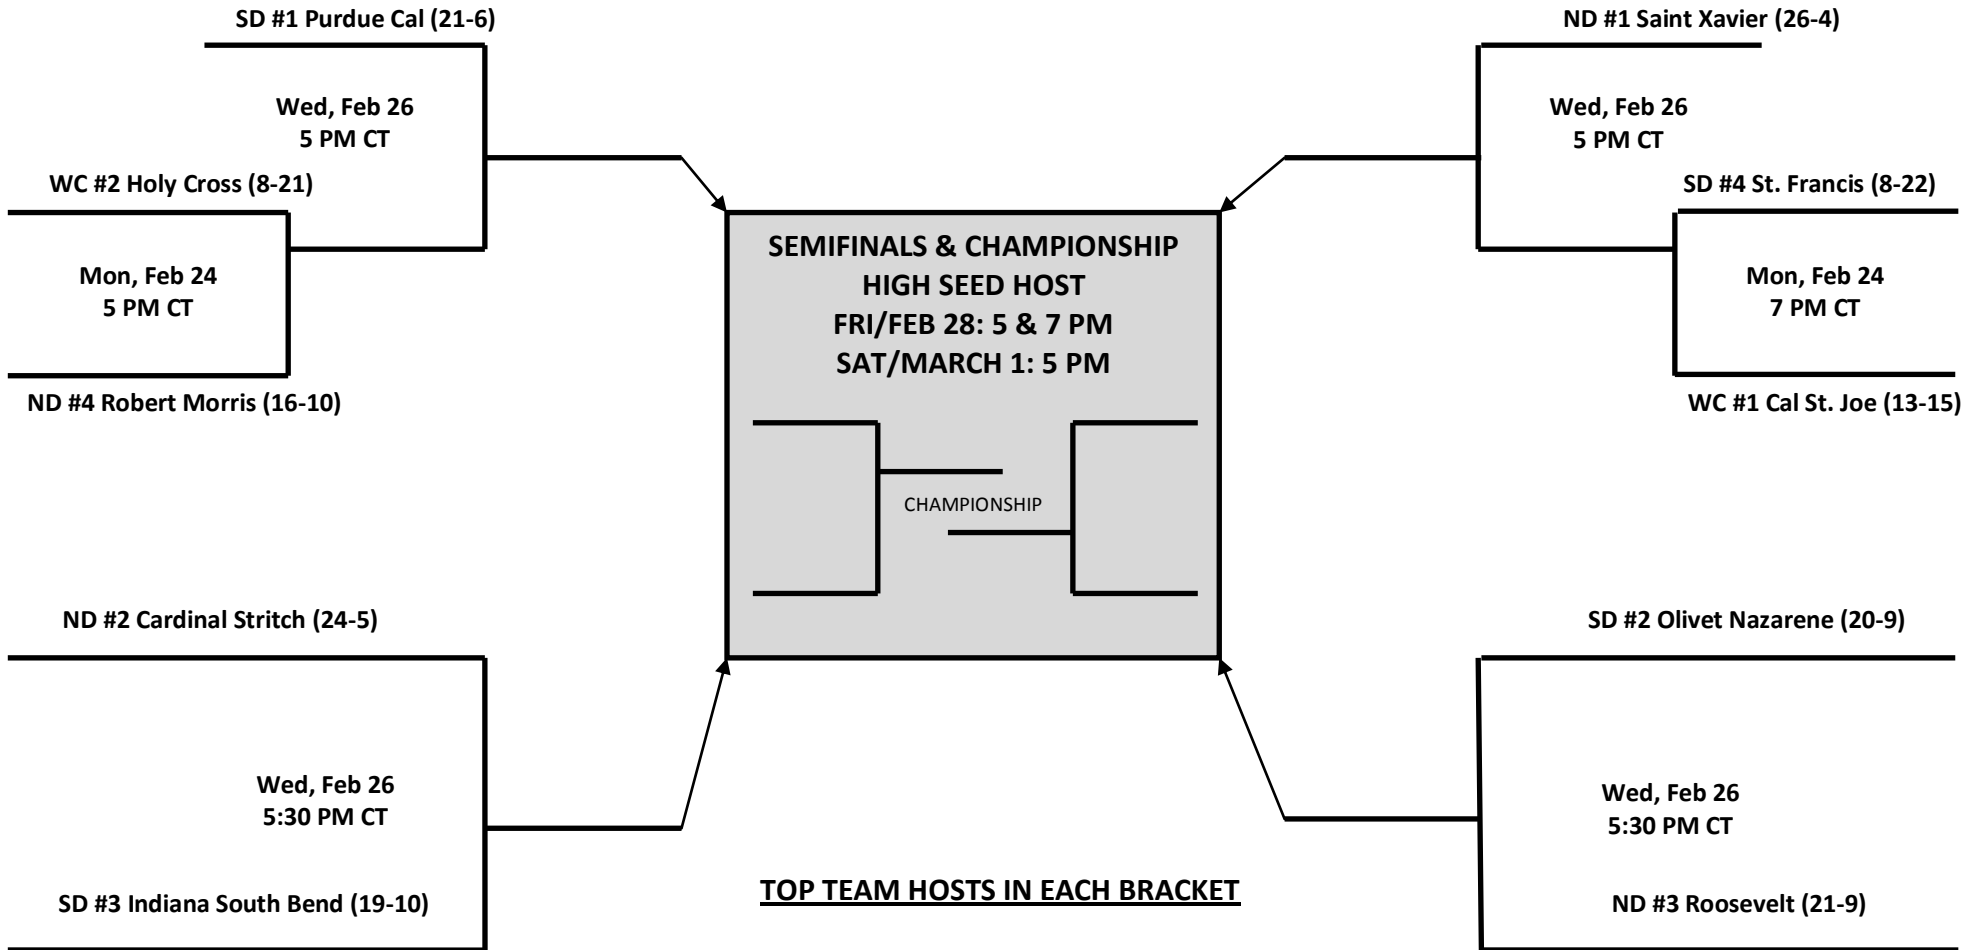

CCAC WOMEN'S BASKETBALL CONFERENCE TOURNAMENT 2013-2014

**WILDCARD WITH HIGHER WINNING PERCENTAGE TO PLAY THE
DIVISION #4 TEAM WITH LOWER WINNING PERCENTAGE**

**WILDCARD WITH LOWER WINNING PERCENTAGE TO PLAY THE
DIVISION #4 TEAM WITH HIGHER WINNING PERCENTAGE**